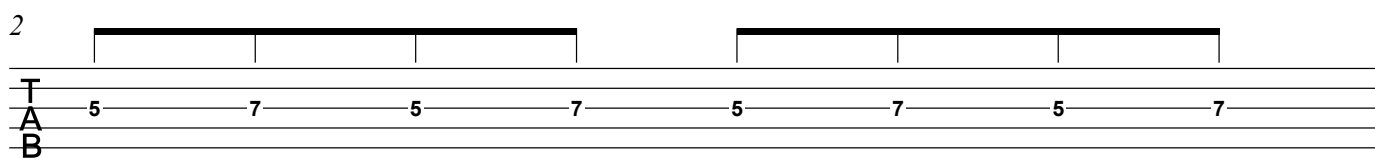

How To Use A Metronome

Ex.1 Quarter Note = One note per beat

Ex.2 8th Notes = Two notes per beat

Ex.3 Triplet = Three notes per beat

Ex.4 16th Notes = Four notes per beat