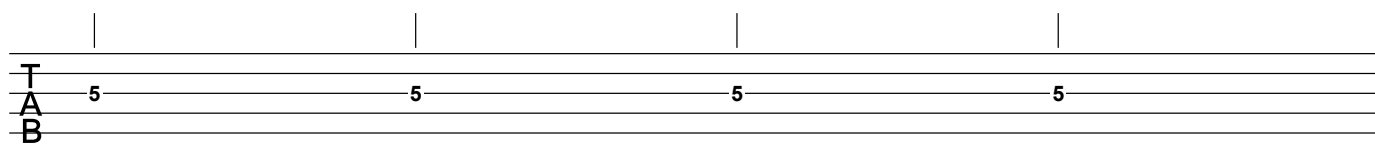

How To Use A Metronome

Ex.1 Quarter Note = One note per beat

Ex.2 8th Notes = Two notes per beat

Ex.3 Triplet = Three notes per beat

Ex.4 16th Notes = Four notes per beat