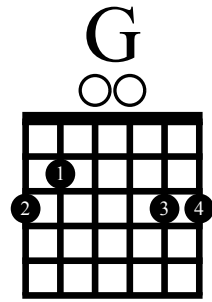

"All Of Me"

by John Legend
Easy Guitar Version

Verse: Em C G D

Pre-Chorus: Am G D

Chorus: G Em C D 2x then Em C G D 2x