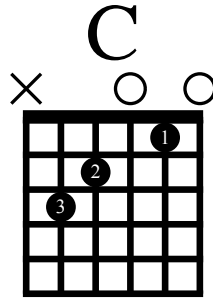

"All Of Me"

by John Legend
Easy Guitar Version

Verse: Em C G D

Pre-Chorus: Am G D

Chorus: G Em C D 2x then Em C G D 2x