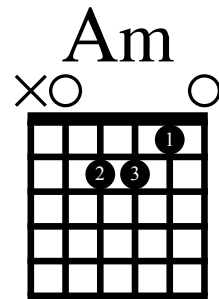

"All Of Me"

by John Legend
Easy Guitar Version

Verse: Em C G D

Pre-Chorus: Am G D

Chorus: G Em C D 2x then Em C G D 2x