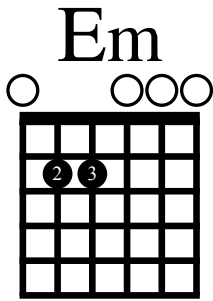

"All Of Me"

by John Legend
Easy Guitar Version

Verse: Em C G D

Pre-Chorus: Am G D

Chorus: G Em C D 2x then Em C G D 2x