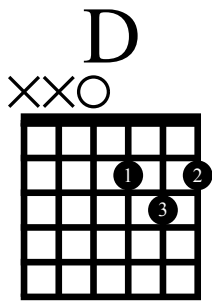

"All Of Me"

by John Legend
Easy Guitar Version

Verse: Em C G D

Pre-Chorus: Am G D

Chorus: G Em C D 2x then Em C G D 2x